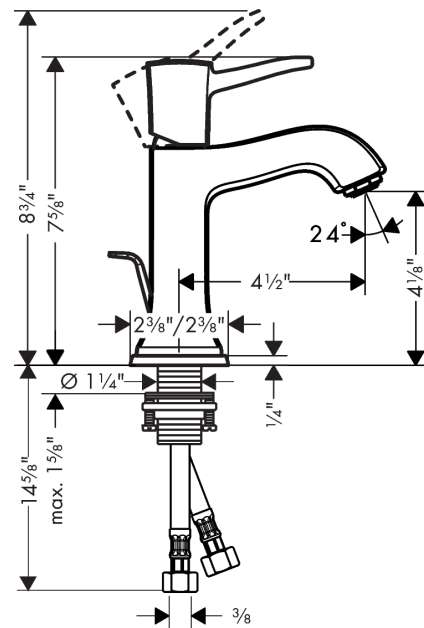

**Metropol Classic**  
**Single-Hole Faucet 110 with Pop-Up Drain, 1.2 GPM**  
 Finishes : **brushed nickel** Part no. : **31300821**

**Description**

**Features**

- Aerated spray
- Flow: 1.2 GPM (4.5 L/Min)
- Ceramic cartridge
- Includes pop-up drain

**Item details**

List Price \$ 467.00

**Technology**

**Compliance**

**Product image**

**Scale drawing**

**Metropol Classic**  
**Single-Hole Faucet 110 with Pop-Up Drain, 1.2 GPM**  
 Finishes : **brushed nickel** Part no. : **31300821**

Exploded drawing

Year of production: >01/19

**Metropol Classic**  
**Single-Hole Faucet 110 with Pop-Up Drain, 1.2 GPM**  
 Finishes : **brushed nickel** Part no. : **31300821**

## Spare parts list

Year of production: >01/19

Pos.	Description	Part no.	Price	PU
1	handle	92815820	-	1
2	screw cover	96338000	-	1
3	flange	98863820	-	1
4	nut	98864000	-	1
5	cartridge, assy	95973001	-	1
6	adapter for cartridge	98866000	-	1
7	aerator M24x1 (4,5 l/min)	92877820	-	1
8	pull rod	96657820	-	1
9	escutcheon for spout	92814820	-	1
10	fixing set (Ø 32)	13961000	-	1
11	connection hose 18½" M8x0,75 3/8"	96321001	-	1
12	locking screw for handle	95140000	-	1
13	seal	98865000	-	1
14	O-ring 23x2	98398000	-	1
15	O-ring 27x1,5	92527000	-	1
16	O-ring 25x1,5	98146000	-	1
a	pop up waste	88509820	-	1