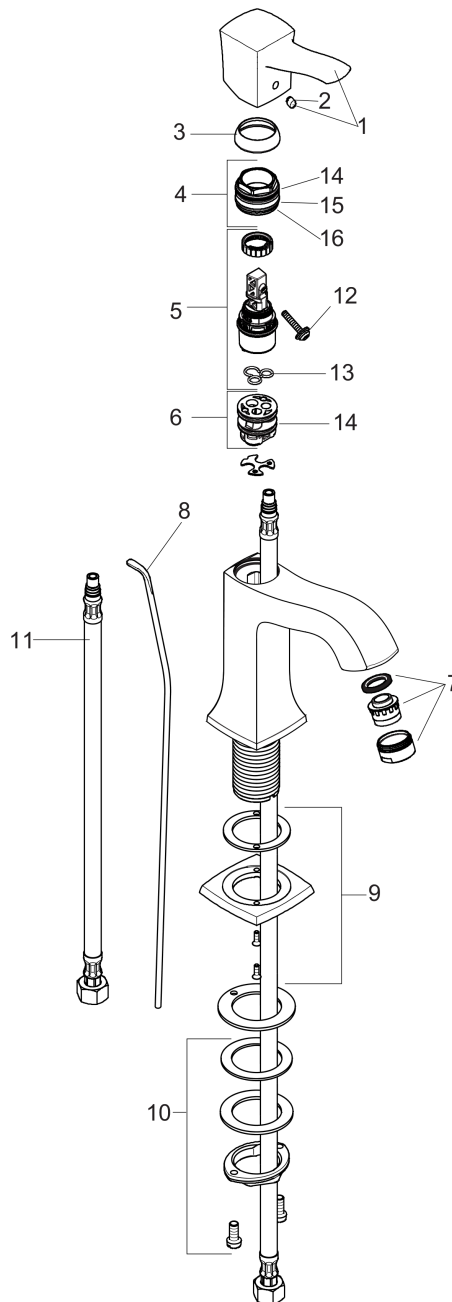

**Metropol Classic**  
**Single-Hole Faucet 110 with Pop-Up Drain, 1.2 GPM**  
 Finishes : **brushed nickel** Part no. : **31300821**

**Description**

**Features**

- Aerated spray
- Flow: 1.2 GPM (4.5 L/Min)
- Ceramic cartridge
- Includes pop-up drain

**Item details**

List Price \$ 467.00

**Technology**

**Compliance**

**Product image**

**Scale drawing**

**Metropol Classic**  
**Single-Hole Faucet 110 with Pop-Up Drain, 1.2 GPM**  
 Finishes : **brushed nickel** Part no. : **31300821**

Exploded drawing

Year of production: >01/19

**Metropol Classic**  
**Single-Hole Faucet 110 with Pop-Up Drain, 1.2 GPM**  
 Finishes : **brushed nickel** Part no. : **31300821**

## Spare parts list

Year of production: >01/19

Pos.	Description	Part no.	Price	PU
1	handle	92815820	-	1
2	screw cover	96338000	-	1
3	flange	98863820	-	1
4	nut	98864000	-	1
5	cartridge, assy	95973001	-	1
6	adapter for cartridge	98866000	-	1
7	aerator M24x1 (4,5 l/min)	92877820	-	1
8	pull rod	96657820	-	1
9	escutcheon for spout	92814820	-	1
10	fixing set (Ø 32)	13961000	-	1
11	connection hose 18½" M8x0,75 3/8"	96321001	-	1
12	locking screw for handle	95140000	-	1
13	seal	98865000	-	1
14	O-ring 23x2	98398000	-	1
15	O-ring 27x1,5	92527000	-	1
16	O-ring 25x1,5	98146000	-	1
a	pop up waste	88509820	-	1